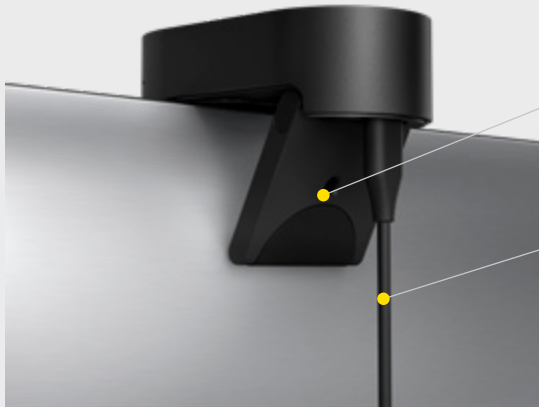

HOW TO CONNECT - SIMPLE SETUP. INSTANT MEETINGS.

PanaCast 20 is plug-and-play. Simply plug the cable into your computer, fix the camera to the top of your laptop screen or monitor using the clip, and you're good to go – wherever you're working.

Privacy Cover
Total control

Simple
Fix the camera using the clip

Plug-and-play
To connect simply plug the cable into your computer

PAIR WITH JABRA AUDIO SOLUTIONS.

For amazing audio, choose from the extensive range of Jabra headphones and speakerphones.

	FEATURES	BENEFITS
Video	AI-powered 4K Ultra-HD video	Picture-perfect image quality
	Secure Edge AI processing	Mitigate security risks
	Intelligent Lighting Optimization	Look great even in imperfectly lit settings
	Intelligent Zoom	Frames you perfectly
	Picture-in-Picture	Share yourself and your content
	Integrated privacy lens cover	Stay private when you need to
Ease of use	Plug-and-play USB connectivity	Easy, instant collaboration
	Clip to any laptop screen or monitor, or mount on a tripod	Use wherever you work from
Compatibility	Ultra-portable with integrated foldable mounting clip	Built for portability with protective carry case
	Works seamlessly with all leading UC platforms	Focus on your meeting, not the tech