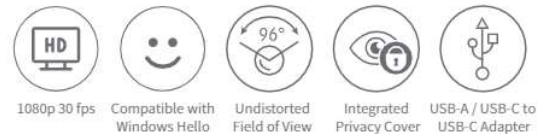

Optional mounting suggestion. Tripod not included

JPL Vision Access

Windows Hello compatible USB webcam with a full HD 1080p glass lens, built-in privacy lens cover, USB-A and USB-C connectivity to allow optional connection to any USB-A or USB-C device.

Compatible with all major softphones.

Plug & play solution - No additional software or downloads needed.

Overview

Features	HD 1920 x 1080p Camera Full HD 1080p glass lens - No optical distortion Built-in privacy lens cover Two full duplexed microphones - Built in dual stereo Built-in camera in-use LED indicator USB 2.0 Type-A and USB-C connectivity Desk mount, monitor mount and universal thread for tripod option Full 360° camera rotation including 90° tilt for over desk viewing Automatic low-light correction AEC – Automatic Echo Cancellation ANS – Automatic Noise Suppression
Certifications	UKCA, CE, FCC, RoHS, REACH
Unit Dimensions	92,5 x 52 x 31 mm
Warranty	24 Month repair or replacement warranty
MOQ	Master Shipping Carton: 40
SKU:	575-400-001
EAN:	5060126959786