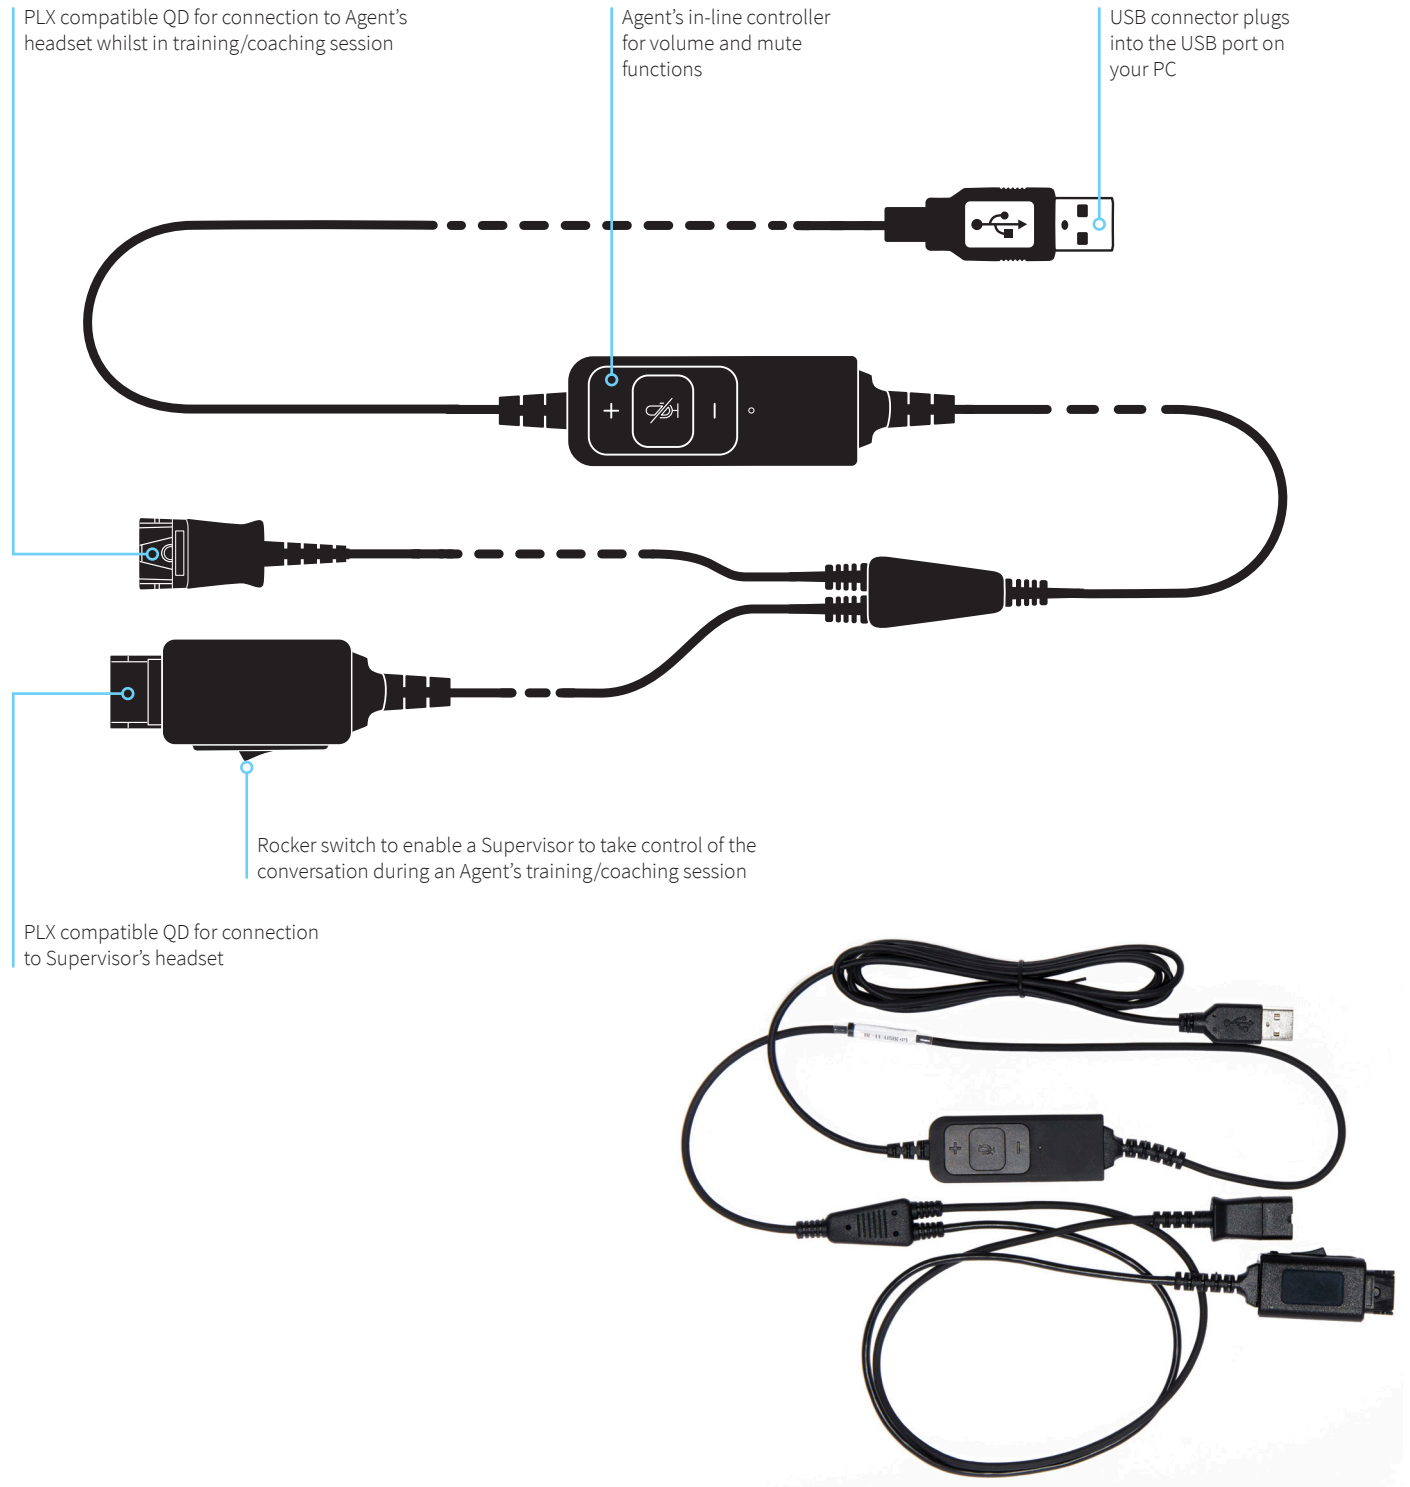

# BL-11-USB+P

## 'Y' Training Lead - PLX compatible QD to USB

The BL-11-USB+P is a 'Y' Training Lead that allows supervisors to listen to an agent's call during a training/coaching session and take control if needed. The lead has a USB connection at one end of the lead that plugs into the USB port on your PC and two QD's for headset connection. It has an in-line control with volume and mute functions.

**Bottom Leads connect your headset to your telephone.**

PLX = JPL's Quick Disconnect Technology compatible with Plantronics™ QD's.

Visit: <http://www.jpltele.com/jpl-compatibility.aspx> for our full headset bottom lead compatibility table.